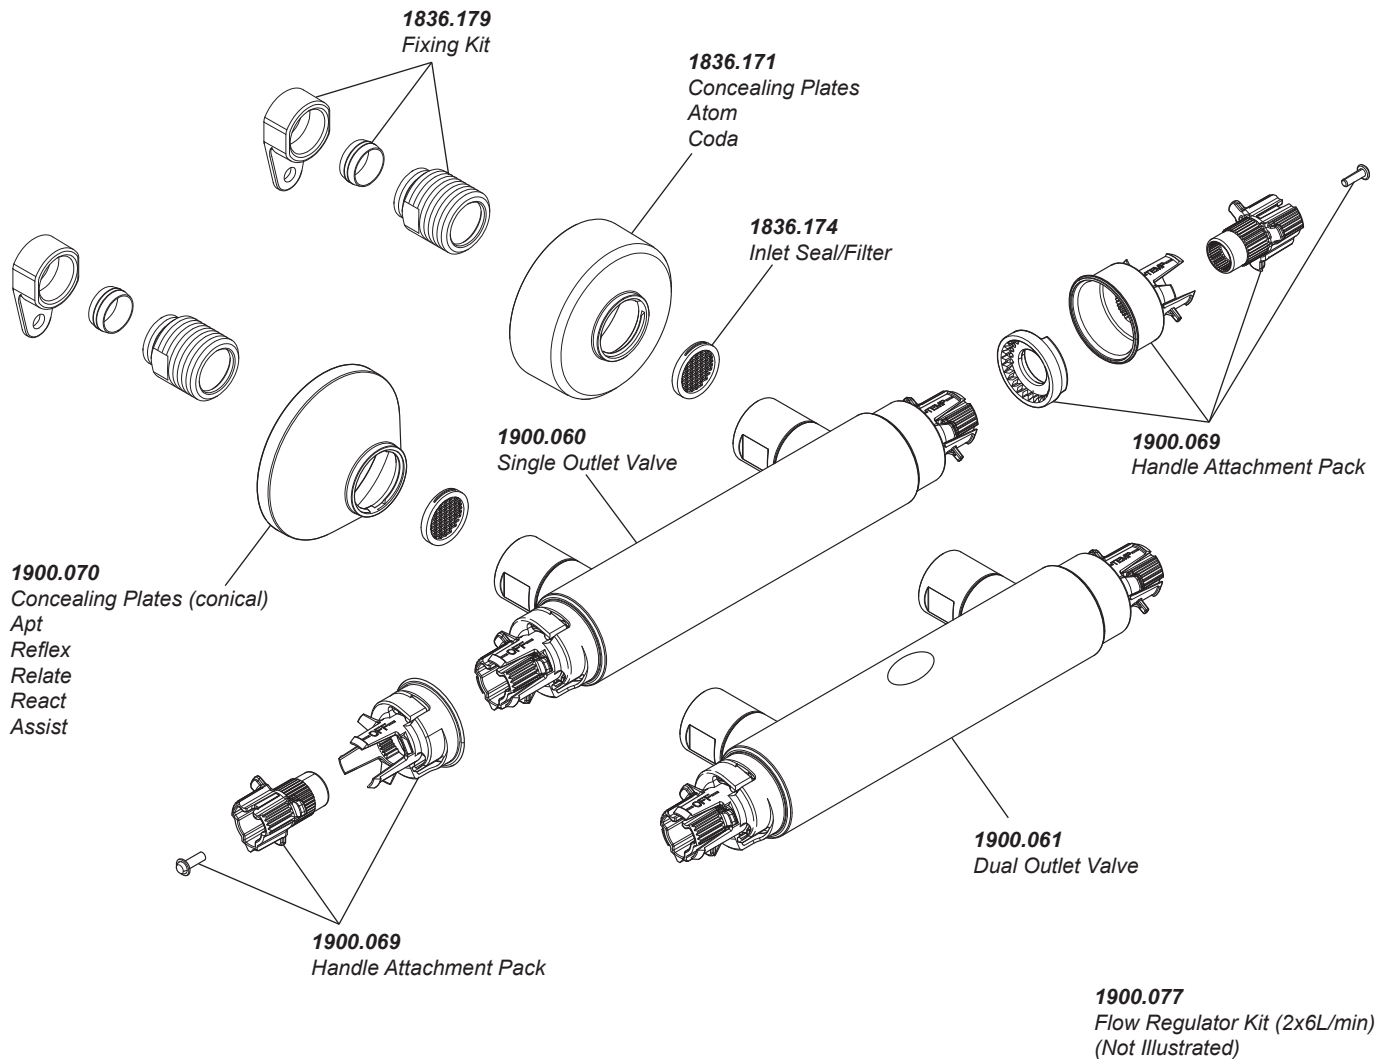

Mira EV and ERD

1900.065 - Relate and Reflex
1900.066 - Apt
1900.067 - React

1900.068 - Assist

1900.064 - Coda

1900.063 - Atom

Mira mixer valves are provided with five years warranty and fitting with a one year warranty and spare parts are available free of charge during that period with a valid proof of purchase. For showers outside of the warranty period, spare parts are available to purchase direct, alternatively we have Mira technicians who can repair your shower for you. For further information visit www.mirashowers.co.uk or to check availability of spare parts for this shower or enquire about our repair service please contact our customer service on 0800 001 4040.

1393518-W8-A