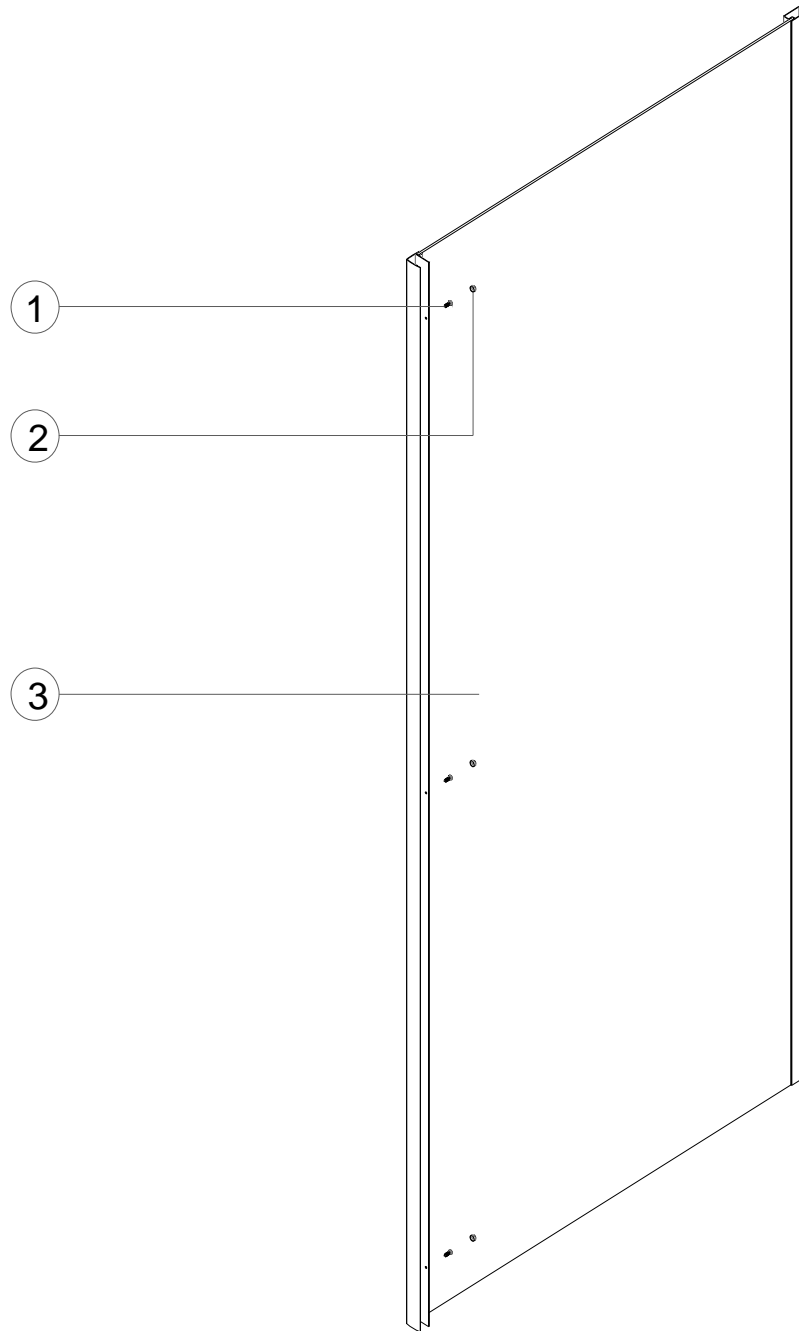

## Center Side Panel

Size	Product code	Height	Colour	Adjustment	Opening space
700	D01321	1850	Chrome	650-670	N/A
760	D01322	1850	Chrome	710-730	N/A
800	D01323	1850	Chrome	750-770	N/A
900	D01324	1850	Chrome	850-870	N/A

## Center Side Panel Exploded Diagram

## Center Side Panel Parts listing

Item	Part Picture	Name	Spare part code	Qty
1		4 x 16 fixing screw (fix the upright profile with wall profile)	2SY50	3
2		Screw cover cap	C070	3
3		Side panel	A	1