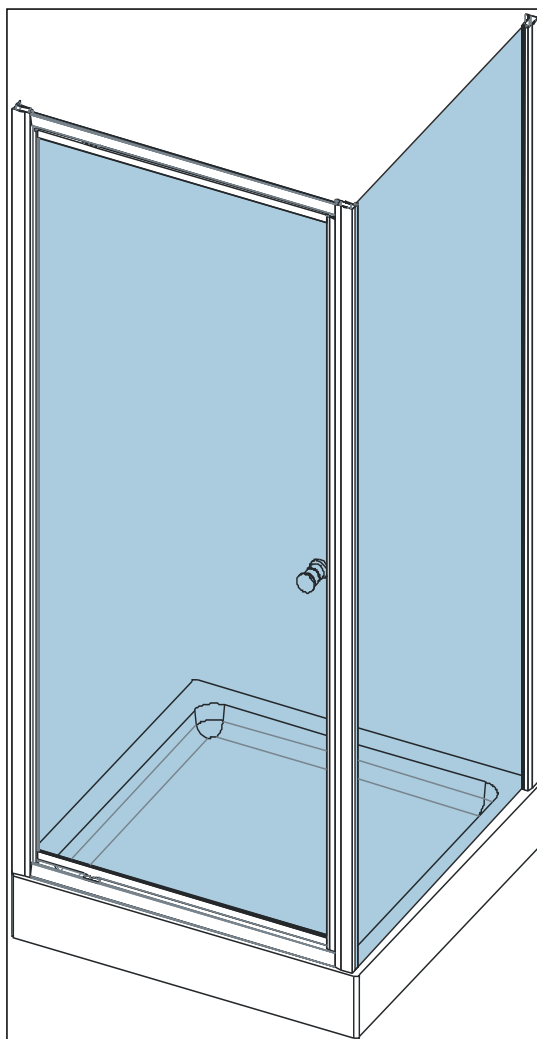

## Center Side Panel

Size	Product code	Height	Colour	Adjustment	Opening space
700	D01321	1850	Chrome	650-670	N/A
760	D01322	1850	Chrome	710-730	N/A
800	D01323	1850	Chrome	750-770	N/A
900	D01324	1850	Chrome	850-870	N/A

## Center Side Panel Exploded Diagram

## Center Side Panel Parts listing

Item	Part Picture	Name	Spare part code	Qty
1		4 x 16 fixing screw (fix the upright profile with wall profile)	2SY50	3
2		Screw cover cap	C070	3
3		Side panel	A	1