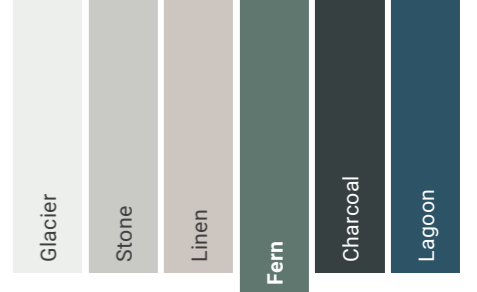

Cove - Fern

Fitted Furniture Kits

	Code	Price
Fern	A23776	£961.97

	Code	Price
Fern	A23701	£2,035.52
Fern *	A44881	£1,524.20

	Left Basin Code	Right Basin Code	Price
Fern	A23708	A23709	£2,016.03
Fern *	A44888	A44889	£1,504.72

	Left Basin Code	Right Basin Code	Price
Fern	A23702	A23703	£2,038.78
Fern *	A44882	A44883	£1,527.47

	Left Basin Code	Right Basin Code	Price
Fern	A23706	A23707	£2,458.02
Fern *	A44886	A44887	£1,946.70

	Left Basin Code	Right Basin Code	Price
Fern	A23704	A23705	£3,077.66
Fern *	A44884	A44885	£2,566.34

* Price not including WC, Cistern and flush button.

Precision-fit basins.

Our precision-fit cast basins are designed for effortless installation, saving fitters time and effort. The 1200mm and 1500mm width kits feature an all-in-one white gloss basin and worktop, perfectly sized to fit our pre-cut upper panels.

The Vanity range offers a drop-in basin, with both options providing a seamless, stylish finish.

Prices inc. VAT. Size is for furniture and basin only. Tap not included.