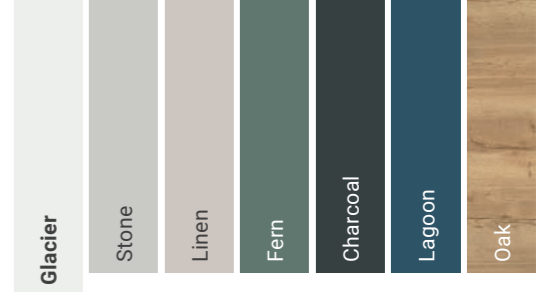

Ford - Glacier

Fitted Furniture Kits

	Code	Price
Glacier	A23764	£961.97

	Code	Price
Glacier	A23593	£2,061.52
Glacier *	A44773	£1,550.20

	Left Basin Code	Right Basin Code	Price
Glacier	A23600	A23601	£2,048.53
Glacier *	A44780	A44781	£1,537.22

	Left Basin Code	Right Basin Code	Price
Glacier	A23594	A23595	£2,064.78
Glacier *	A44774	A44775	£1,553.46

	Left Basin Code	Right Basin Code	Price
Glacier	A23598	A23599	£2,497.02
Glacier *	A44778	A44779	£1,985.70

	Left Basin Code	Right Basin Code	Price
Glacier	A23596	A23597	£3,129.65
Glacier *	A44776	A44777	£2,618.34

* Price not including WC, Cistern and flush button.

Bathrooms made simple.

Twyla Fitted Furniture Kits offer a complete bathroom solution, making design and installation easy and efficient. Each kit includes everything you need: cabinets, panels and plinths, handles and a basin. Simply choose whether to include the optional WC pan, cistern, and flush button, then all that's left to add is the tap.

Designed for durability and precision, this no-fuss kit ensures a professional finish, allowing fitters to deliver expert installation every time.

Prices inc. VAT. Size is for furniture and basin only. Tap not included.