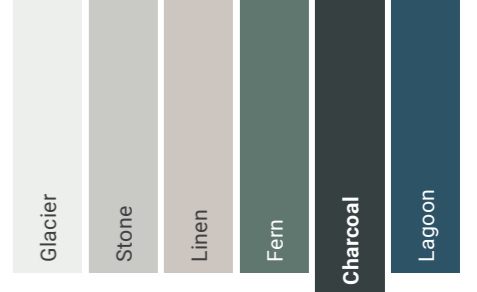

Cove - Charcoal

Fitted Furniture Kits