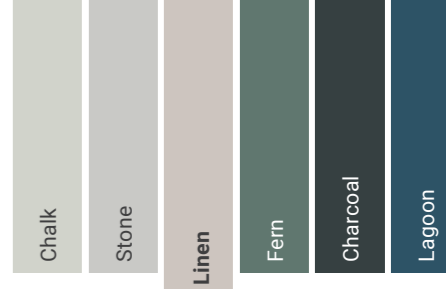

Dune - Linen

Fitted Furniture Kits

600 Vanity Kit
567w x 454d x 849h

	Code	Price
Linen	A23779	£961.97