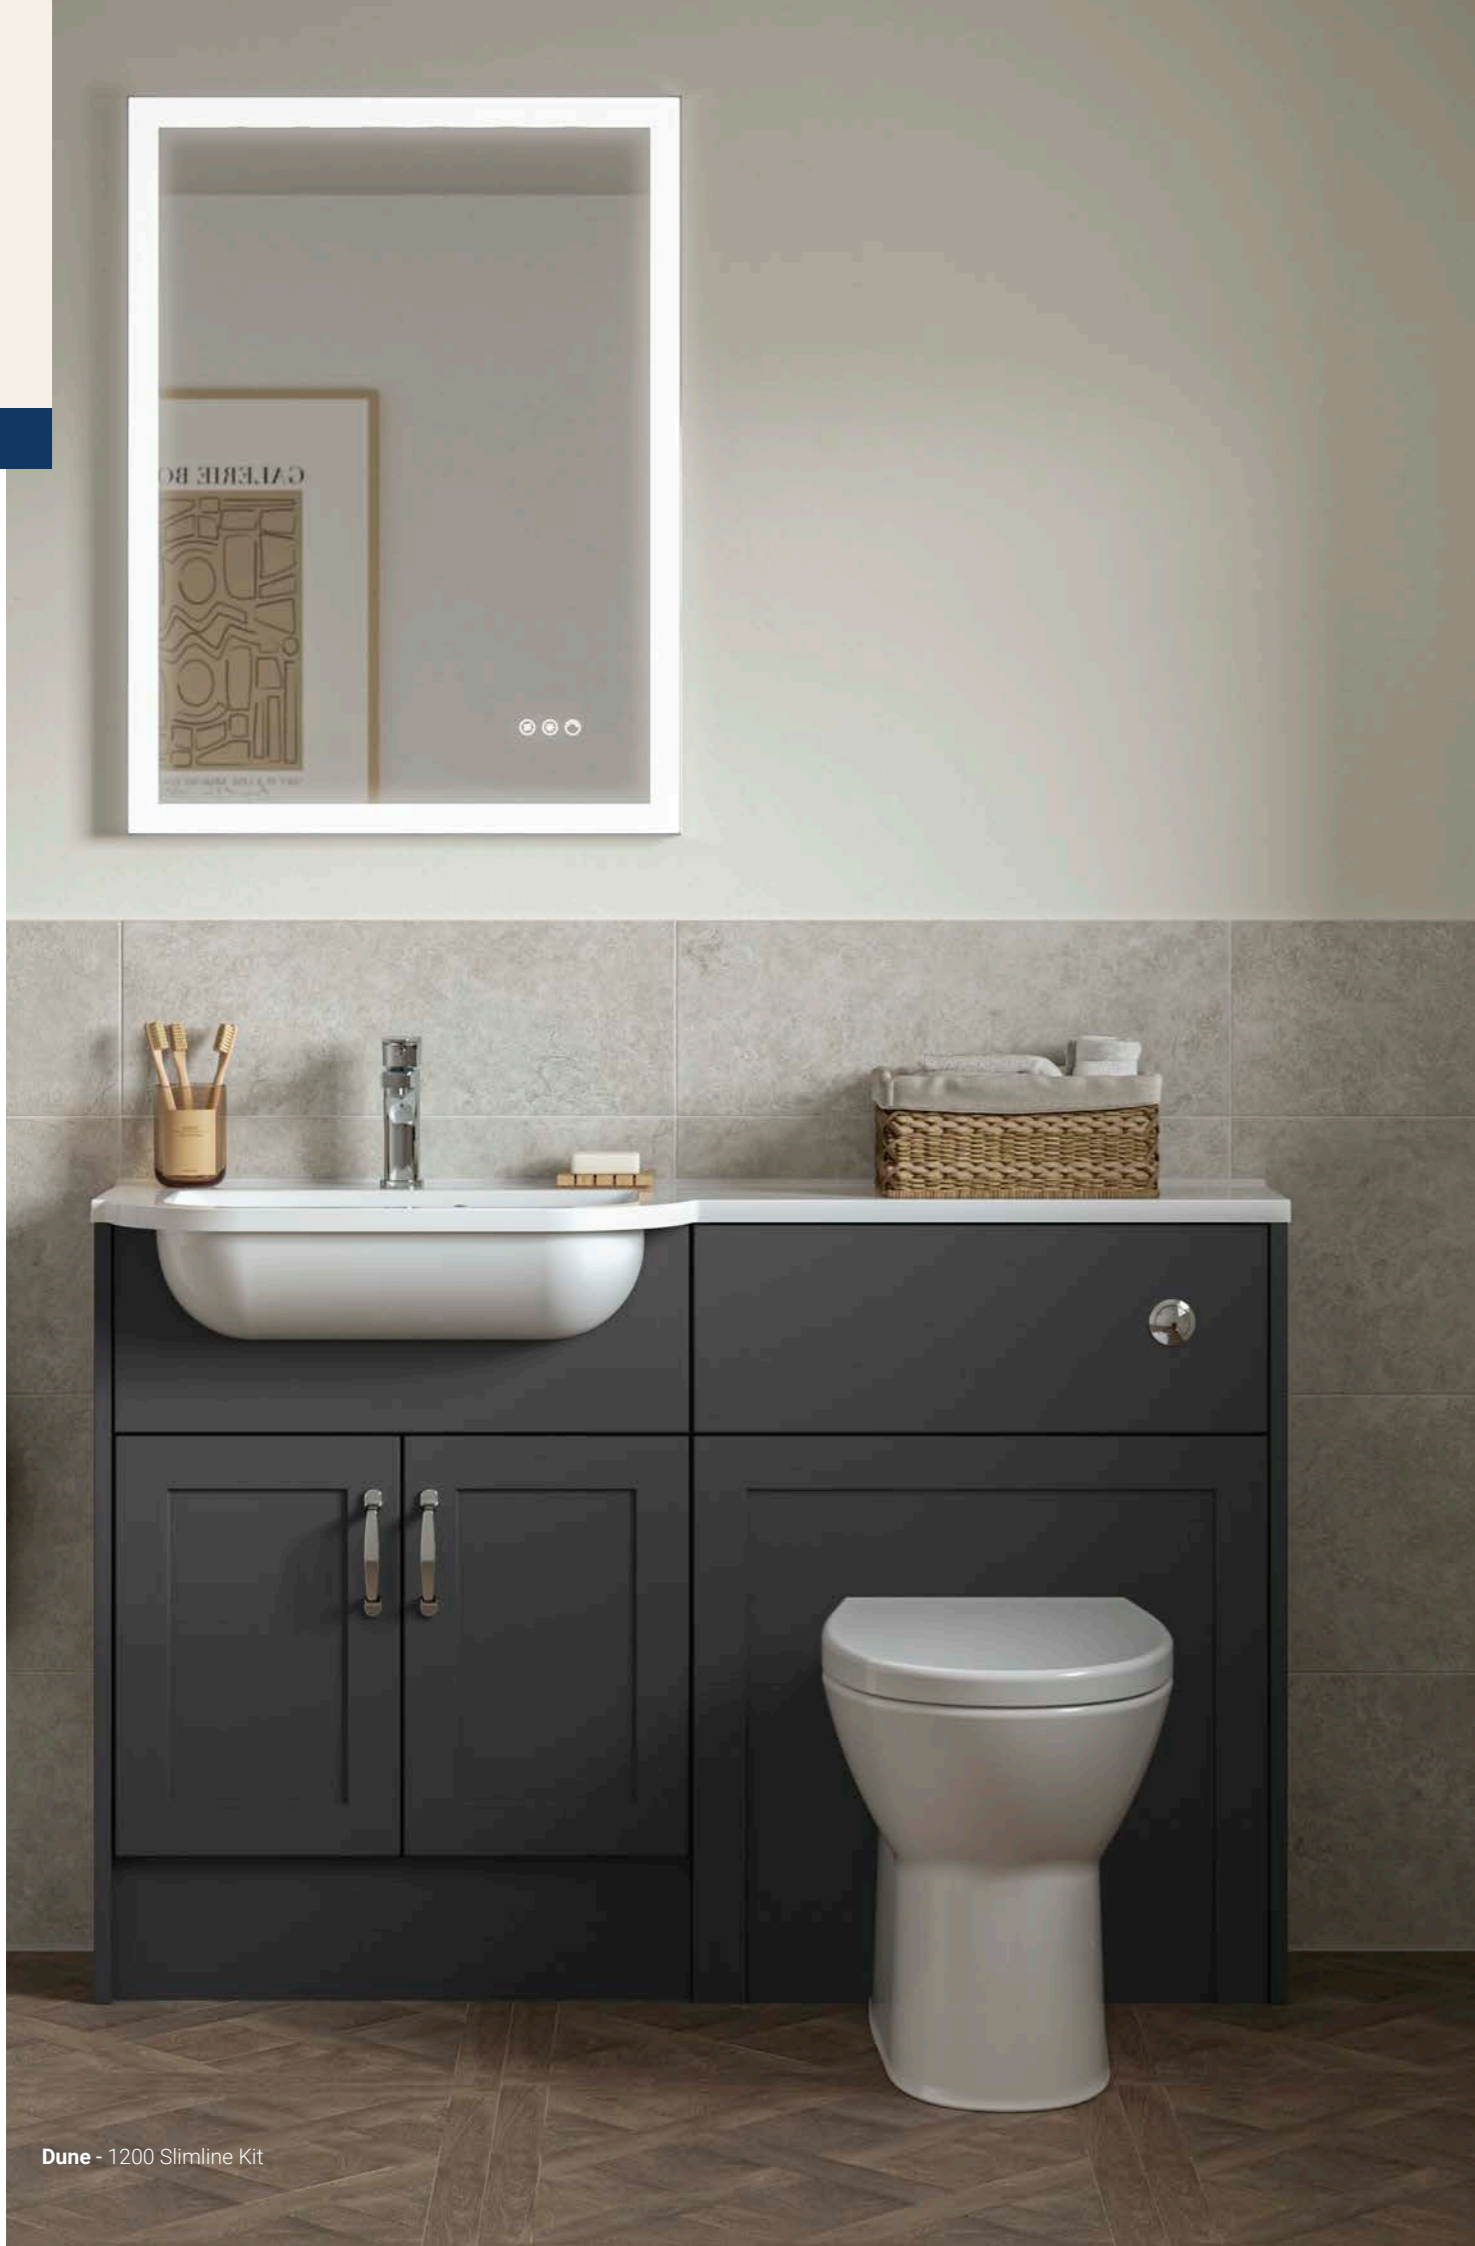

The Vanity range offers a drop-in basin, with both options providing a seamless, stylish finish.

Prices inc. VAT. Size is for furniture and basin only. Tap not included.

Dune - 1200 Slimline Kit