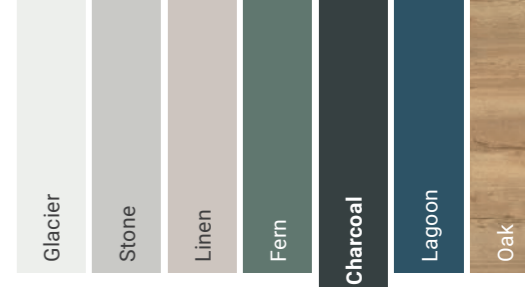

## Ford - Charcoal

Fitted Furniture Kits

**600 Vanity Kit**  
567w x 454d x 849h

	Code	Price
Charcoal	A23768	£961.97

**Vanity & WC Kit**  
Vanity: 567w x 454d x 849h WC:554w x 254d x 828h

	Code	Price
Charcoal	A23629	£2,061.52
Charcoal*	A44809	£1,550.20