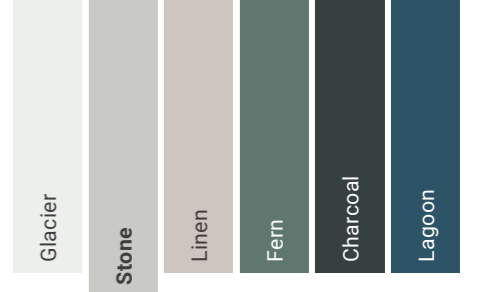

Cove - Stone

Fitted Furniture Kits