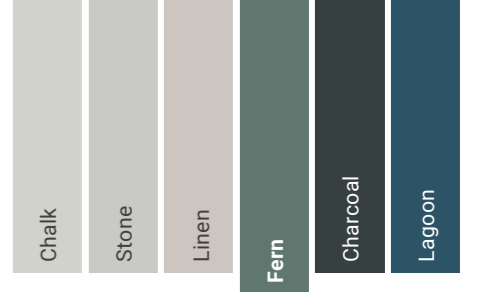

Dune - Fern

Fitted Furniture Kits

	Code	Price
Fern	A23782	£961.97

	Code	Price
Fern	A23755	£2,057.17
Fern *	A44935	£1,545.86

	Left Basin Code	Right Basin Code	Price
Fern	A23762	A23763	£2,037.69
Fern *	A44942	A44943	£1,532.87

	Left Basin Code	Right Basin Code	Price
Fern	A23756	A23757	£2,060.44
Fern *	A44936	A44937	£1,549.12

	Left Basin Code	Right Basin Code	Price
Fern	A23760	A23761	£2,490.50
Fern *	A44940	A44941	£1,979.19

	Left Basin Code	Right Basin Code	Price
Fern	A23758	A23759	£3,120.97
Fern *	A44938	A44939	£2,609.66

* Price not including WC, Cistern and flush button.

Precision-fit basins.

Our precision-fit cast basins are designed for effortless installation, saving fitters time and effort. The 1200mm and 1500mm width kits feature an all-in-one white gloss basin and worktop, perfectly sized to fit with our pre-cut upper panels.

The Vanity range offers a drop-in basin, with both options providing a seamless, stylish finish.

Prices inc. VAT. Size is for furniture and basin only. Tap not included.