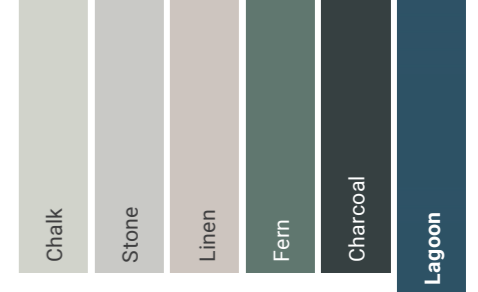

Dune - Lagoon

Fitted Furniture Kits

	Code	Price
Lagoon	A23780	£961.97

	Code	Price
Lagoon	A23737	£2,057.17
Lagoon *	A44917	£1,545.86

	Left Basin Code	Right Basin Code	Price
Lagoon	A23744	A23745	£2,037.69
Lagoon *	A44924	A44925	£1,532.87

	Left Basin Code	Right Basin Code	Price
Lagoon	A23738	A23739	£2,060.44
Lagoon *	A44918	A44919	£1,549.12

	Left Basin Code	Right Basin Code	Price
Lagoon	A23742	A23743	£2,490.50
Lagoon *	A44922	A44923	£1,979.19

	Left Basin Code	Right Basin Code	Price
Lagoon	A23740	A23741	£3,120.97
Lagoon *	A44920	A44921	£2,609.66

* Price not including WC, Cistern and flush button.

Complete Your Kit with a WC Set.

Enhance any kit with a WC unit by adding the optional WC set, which includes the WC pan, seat, cistern, and flush button, perfect for a fully tailored solution.

Prices inc. VAT. Size is for furniture and basin only. Tap not included.