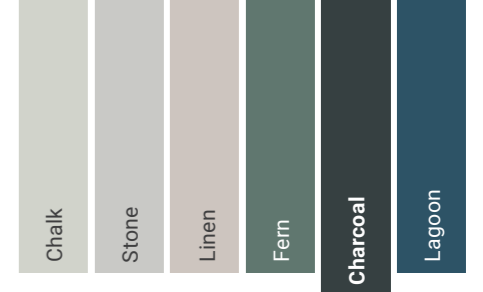

## Dune - Charcoal

Fitted Furniture Kits

**600 Vanity Kit**  
567w x 454d x 849h

	Code	Price
Charcoal	A23781	£961.97

**Vanity & WC Kit**  
Vanity: 567w x 454d x 849h WC:554w x 254d x 828h

	Code	Price
Charcoal	A23746	£2,057.17
Charcoal *	A44926	£1,545.86