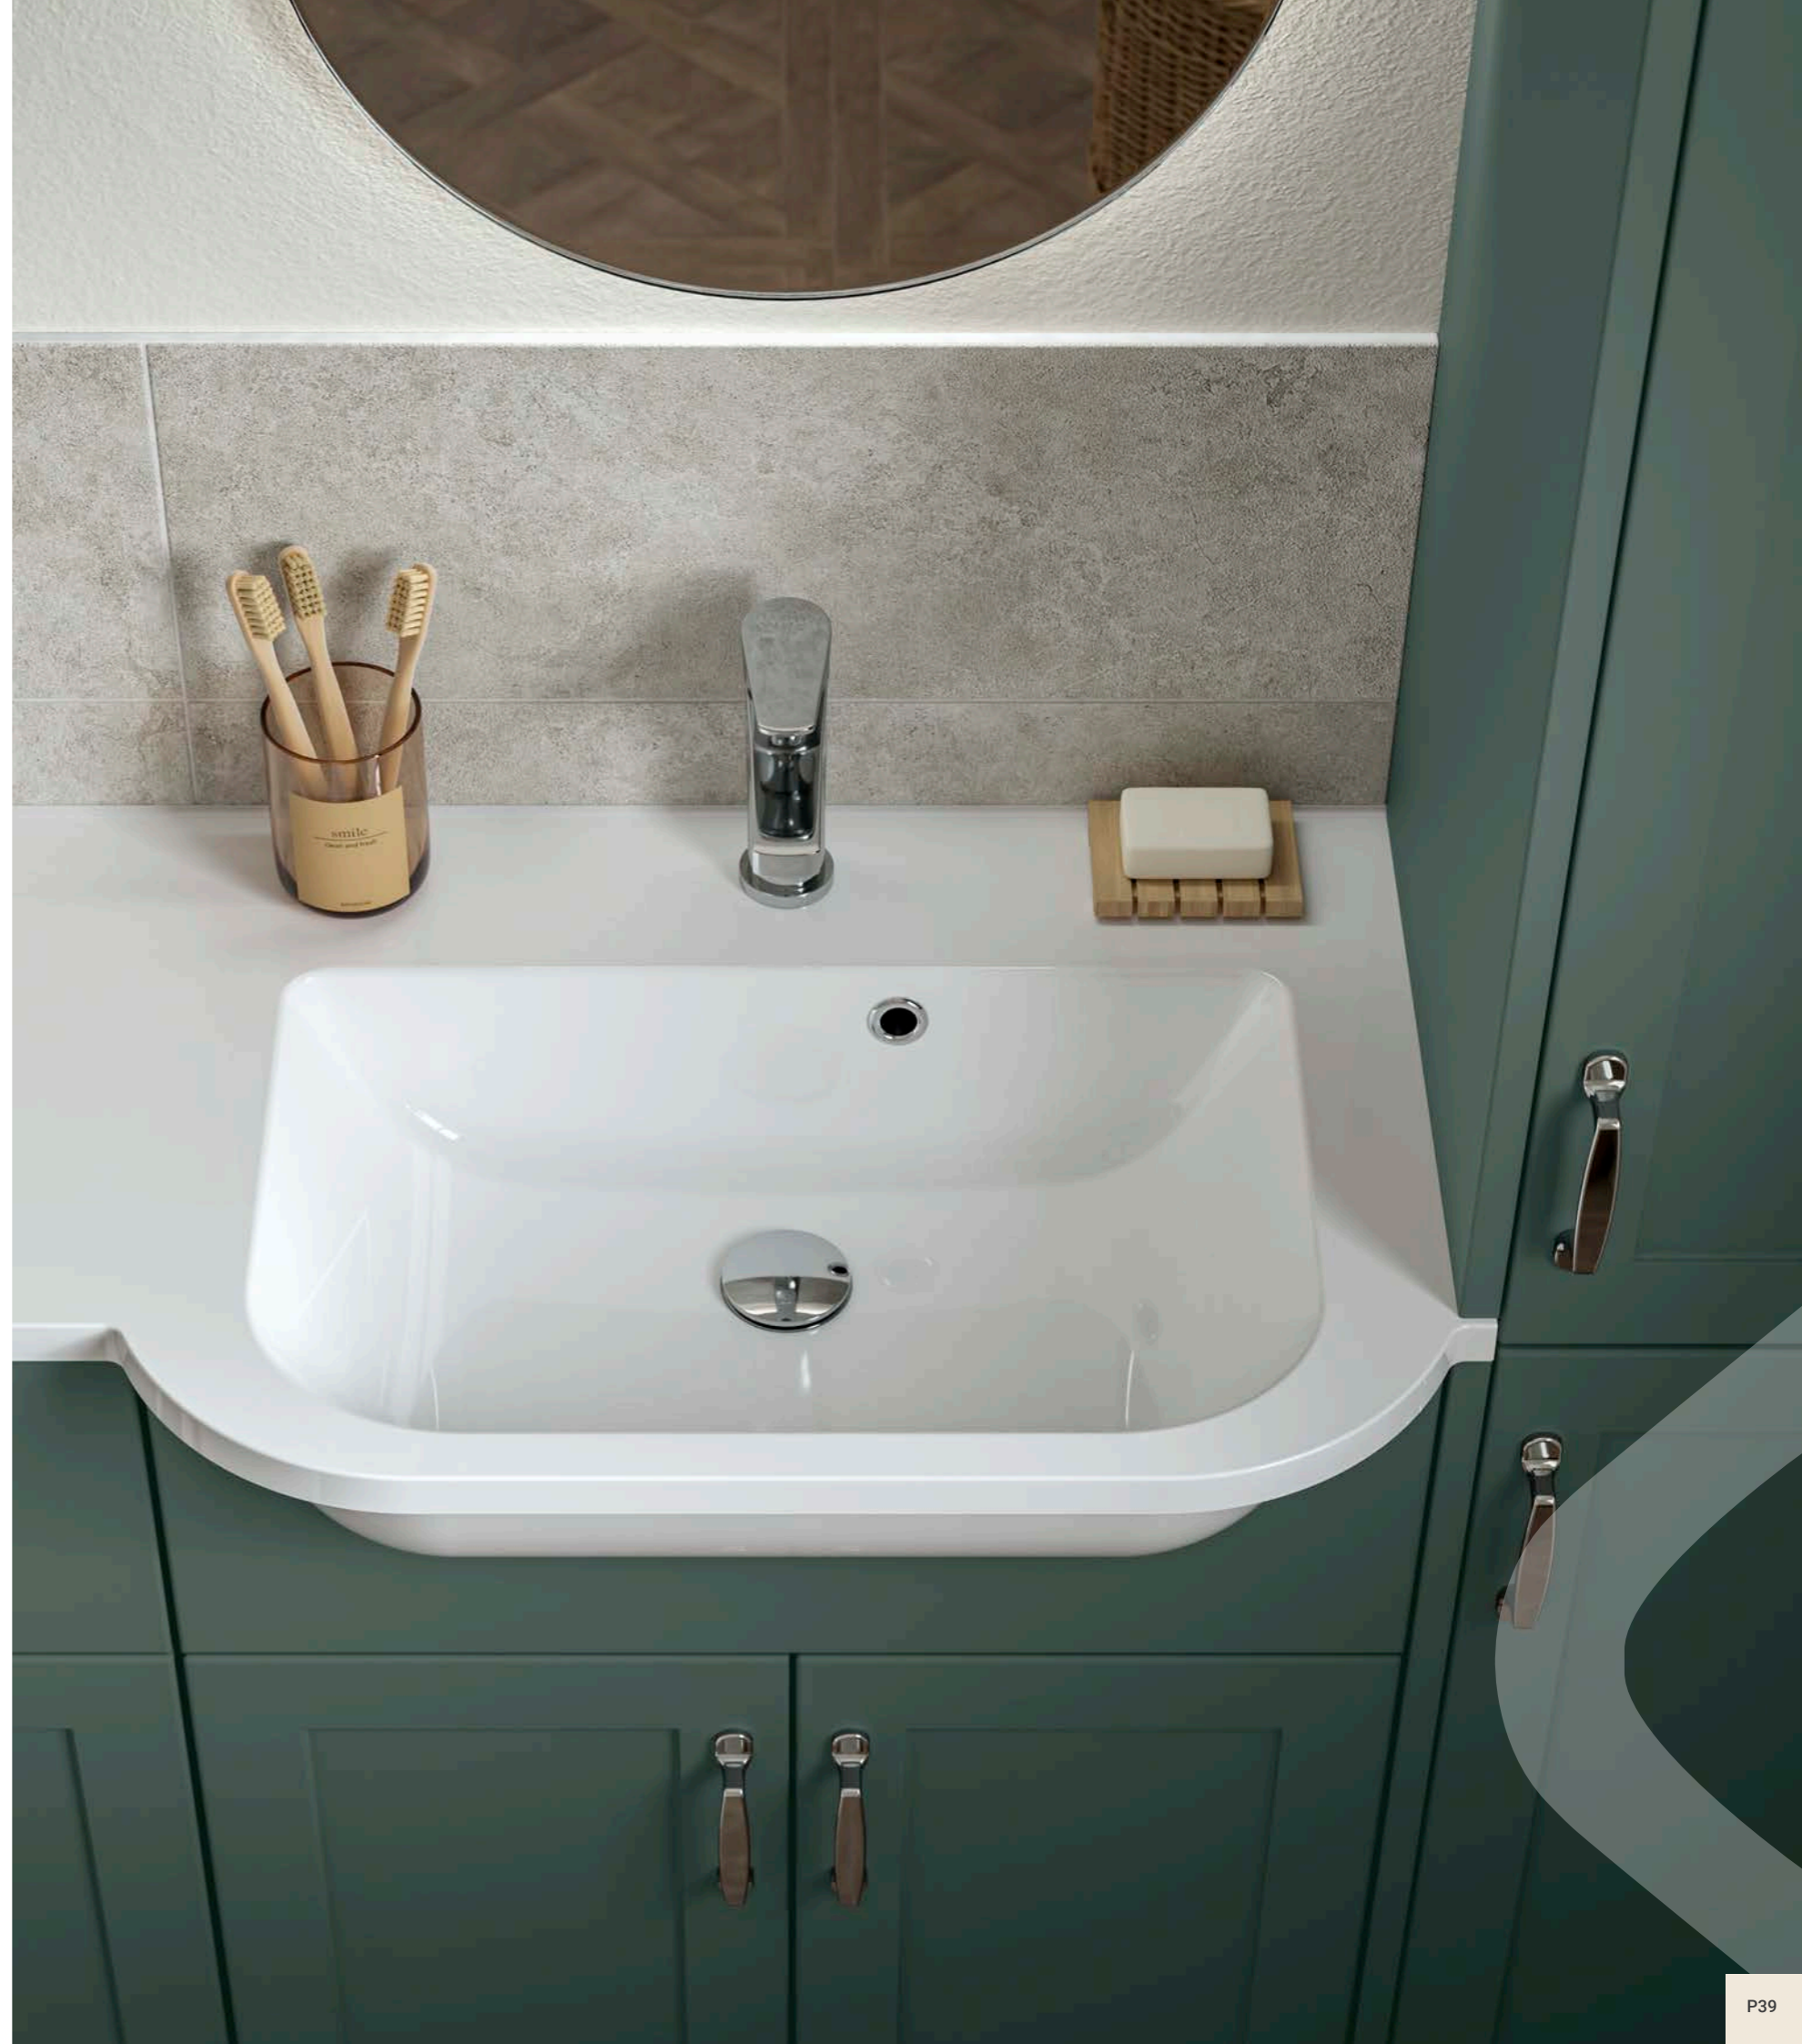

Dune

Fitted Furniture Kits

The Twyla Dune collection brings that timeless, traditional look with its classic shaker-style doors. Available in six colours, this fitted furniture range combines soft-close doors and drawers with a perfect balance of style and practical sophistication.