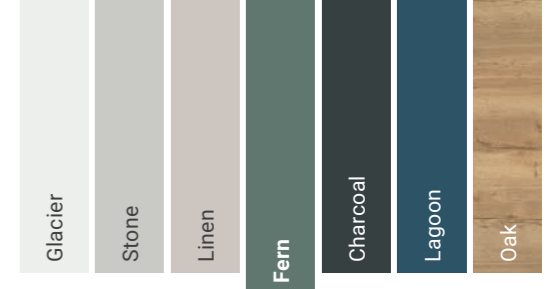

Ford - Fern

Fitted Furniture Kits

	Code	Price
Fern	A23770	£961.97

	Code	Price
Fern	A23647	£2,061.52
Fern *	A44827	£1,550.20

	Left Basin Code	Right Basin Code	Price
Fern	A23654	A23655	£2,048.53
Fern *	A44834	A44835	£1,537.22

	Left Basin Code	Right Basin Code	Price
Fern	A23648	A23649	£2,064.78
Fern *	A44828	A44829	£1,553.46

	Left Basin Code	Right Basin Code	Price
Fern	A23652	A23653	£2,497.02
Fern *	A44832	A44833	£1,985.70

	Left Basin Code	Right Basin Code	Price
Fern	A23650	A23651	£3,129.65
Fern *	A44830	A44831	£2,618.34

* Price not including WC, Cistern and flush button.

Precision-fit basins.

Our precision-fit cast basins are designed for effortless installation, saving fitters time and effort. The 1200mm and 1500mm width kits feature an all-in-one white gloss basin and worktop, perfectly sized to fit with our pre-cut upper panels.

The Vanity range offers a drop-in basin, with both options providing a seamless, stylish finish.

Prices inc. VAT. Size is for furniture and basin only. Tap not included.