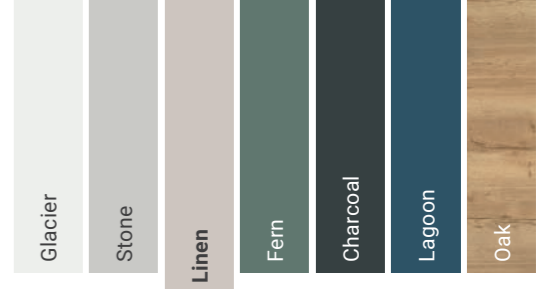

Ford - Linen

Fitted Furniture Kits

	Code	Price
Linen	A23766	£961.97

	Code	Price
Linen	A23611	£2,061.52
Linen *	A44791	£1,550.20

	Left Basin Code	Right Basin Code	Price
Linen	A23618	A23619	£2,048.53
Linen *	A44798	A44799	£1,537.22

	Left Basin Code	Right Basin Code	Price
Linen	A23612	A23613	£2,064.78
Linen *	A44792	A44793	£1,553.46

	Left Basin Code	Right Basin Code	Price
Linen	A23616	A23617	£2,497.02
Linen *	A44796	A44797	£1,985.70

	Left Basin Code	Right Basin Code	Price
Linen	A23614	A23615	£3,129.65
Linen *	A44794	A44795	£2,618.34

* Price not including WC, Cistern and flush button.

Quick install. Quality results.

Thoughtfully designed with installers in mind, ensuring a smooth and efficient fitting process. Pre-cut upper panels, a seamless one-piece basin and worktop, and a front-access cistern with a hinged WC panel all work together to minimise installation time and complexity, making it easier than ever for professionals to achieve a high-quality finish.

Prices inc. VAT. Size is for furniture and basin only. Tap not included.