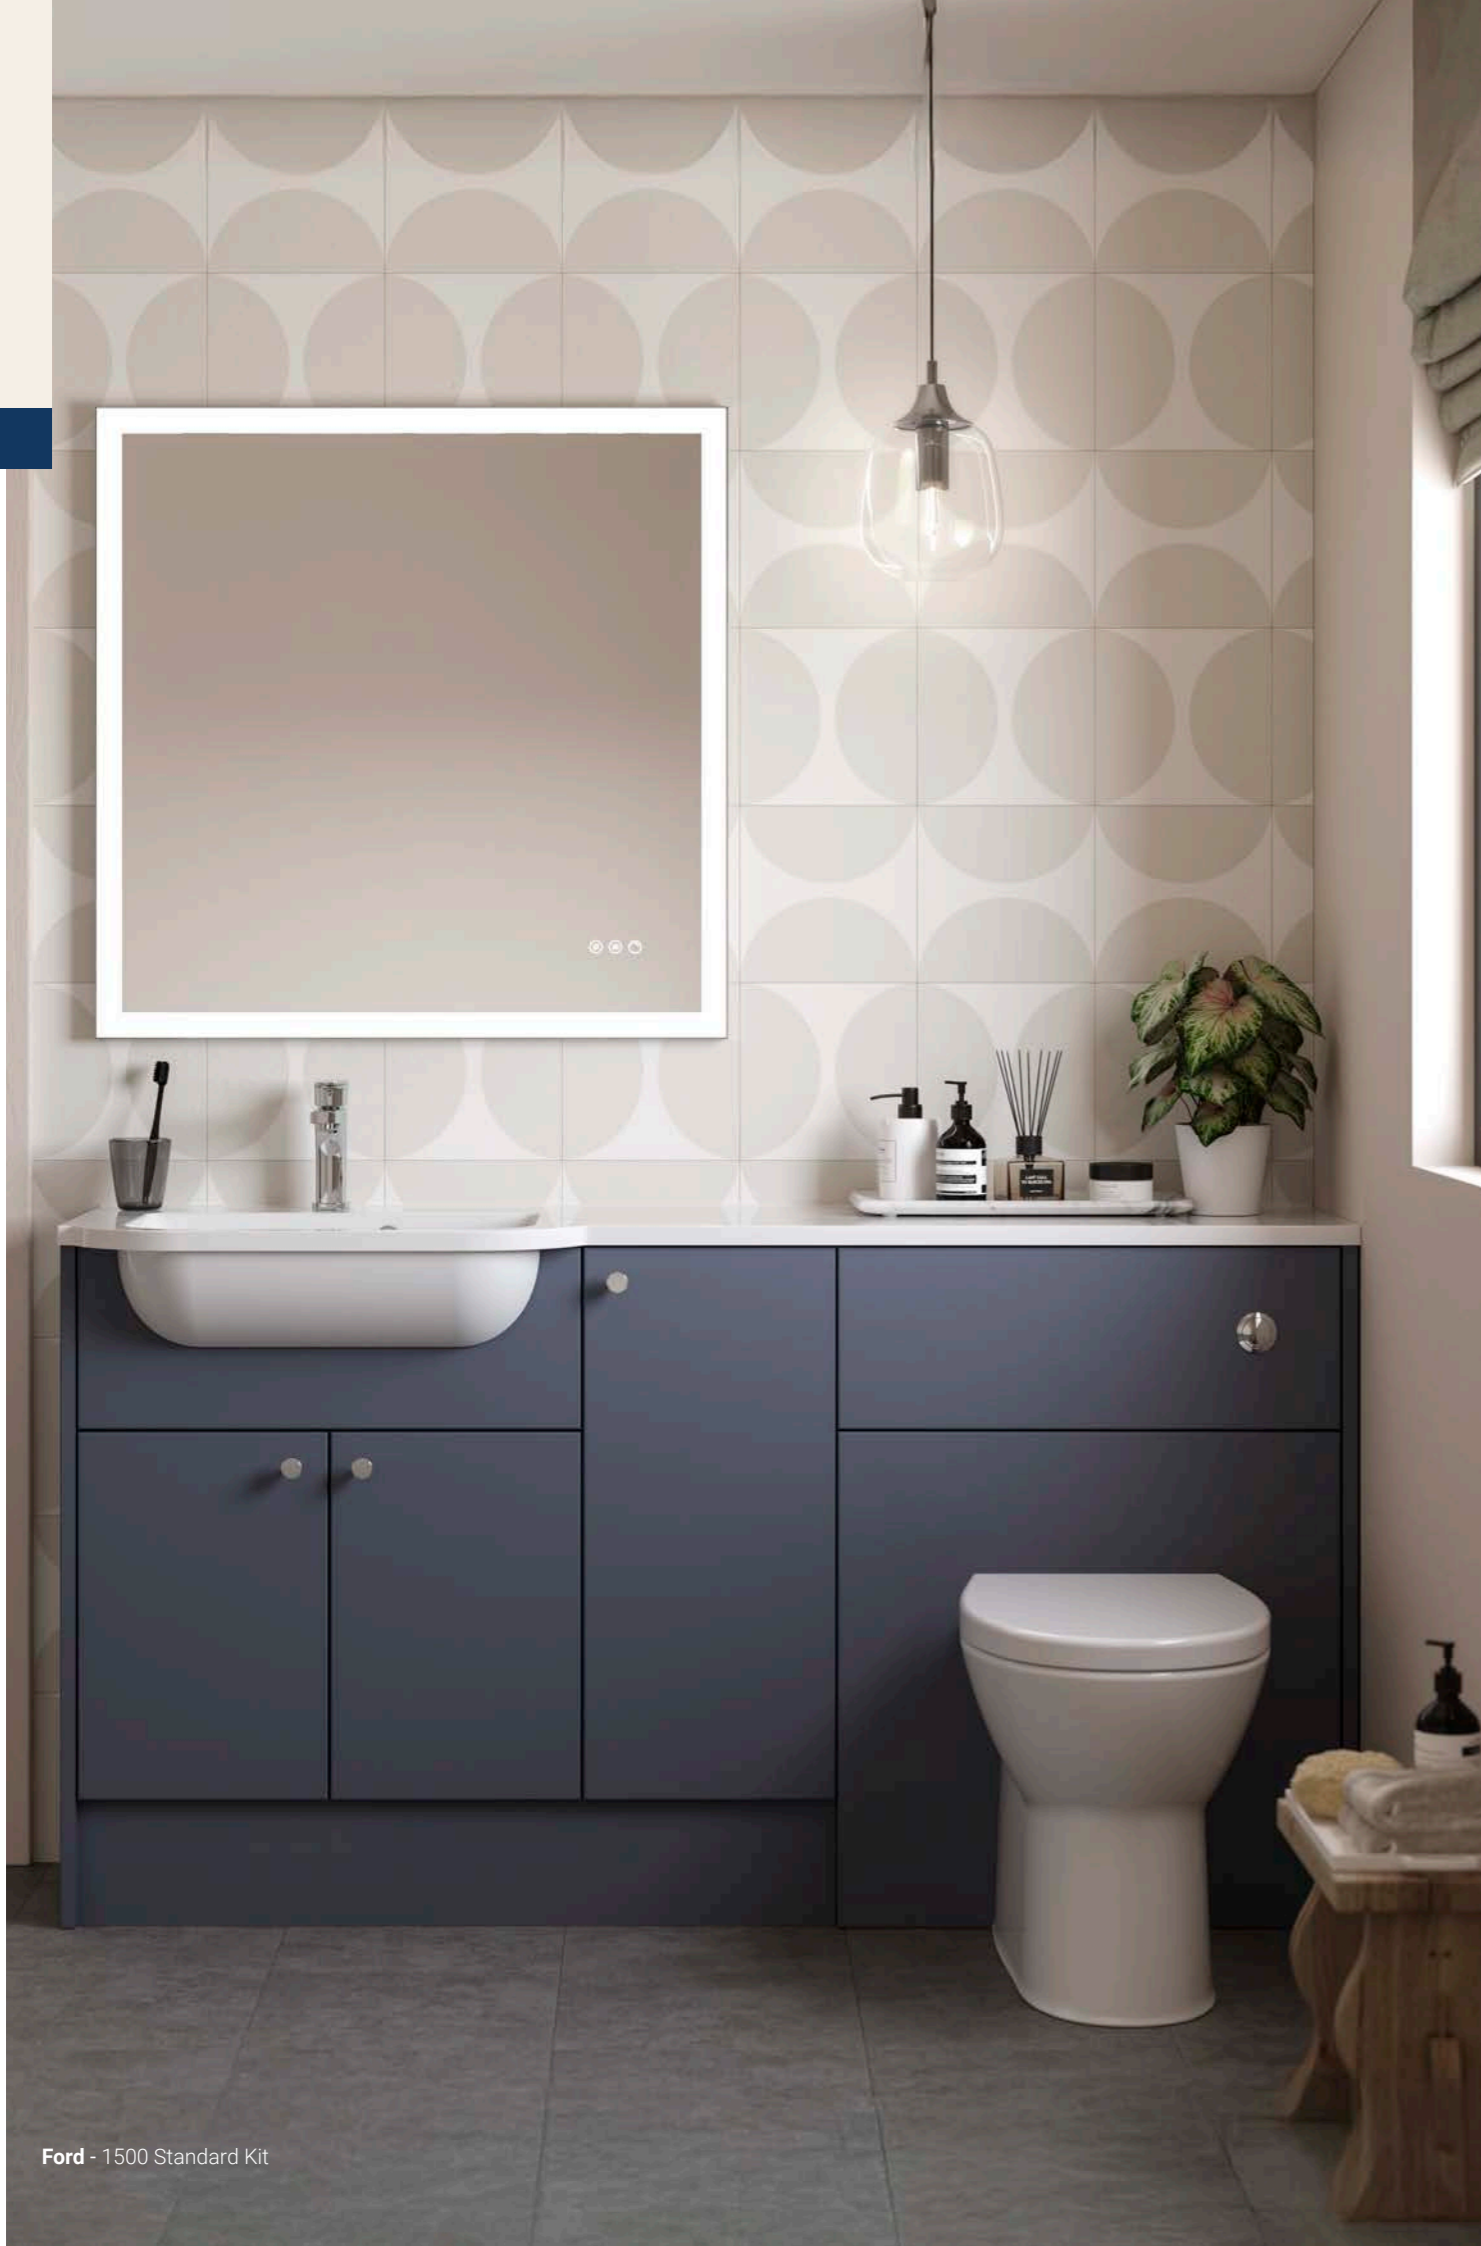

Ford - 1500 Standard Kit

Ford - Lagoon

Fitted Furniture Kits