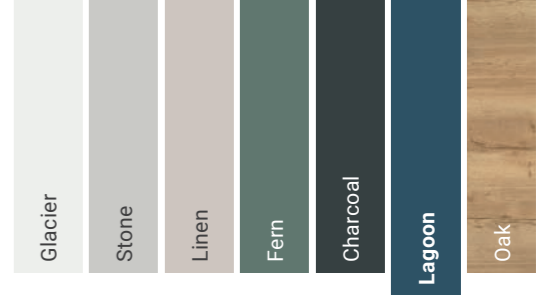

Ford - Lagoon

Fitted Furniture Kits

	Code	Price
Lagoon	A23767	£961.97

	Code	Price
Lagoon	A23620	£2,061.52
Lagoon *	A44800	£1,550.20

	Left Basin Code	Right Basin Code	Price
Lagoon	A23627	A23628	£2,048.53
Lagoon *	A44807	A44808	£1,537.22

	Left Basin Code	Right Basin Code	Price
Lagoon	A23621	A23622	£2,064.78
Lagoon *	A44801	A44802	£1,553.46

	Left Basin Code	Right Basin Code	Price
Lagoon	A23625	A23626	£2,497.02
Lagoon *	A44805	A44806	£1,985.70

	Left Basin Code	Right Basin Code	Price
Lagoon	A23623	A23624	£3,129.65
Lagoon *	A44803	A44804	£2,618.34

* Price not including WC, Cistern and flush button.

Complete Your Kit with a WC Set.

Enhance any kit with a WC unit by adding the optional WC set, which includes the WC pan, seat, cistern, and flush button, perfect for a fully tailored solution.

Prices inc. VAT. Size is for furniture and basin only. Tap not included.