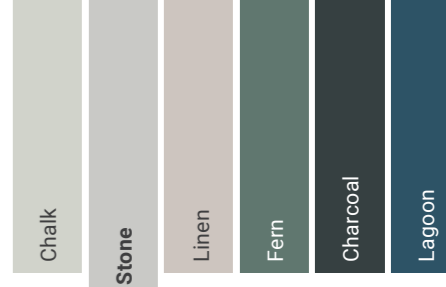

Dune - Stone

Fitted Furniture Kits

600 Vanity Kit
567w x 454d x 849h

	Code	Price
Stone	A23778	£961.97