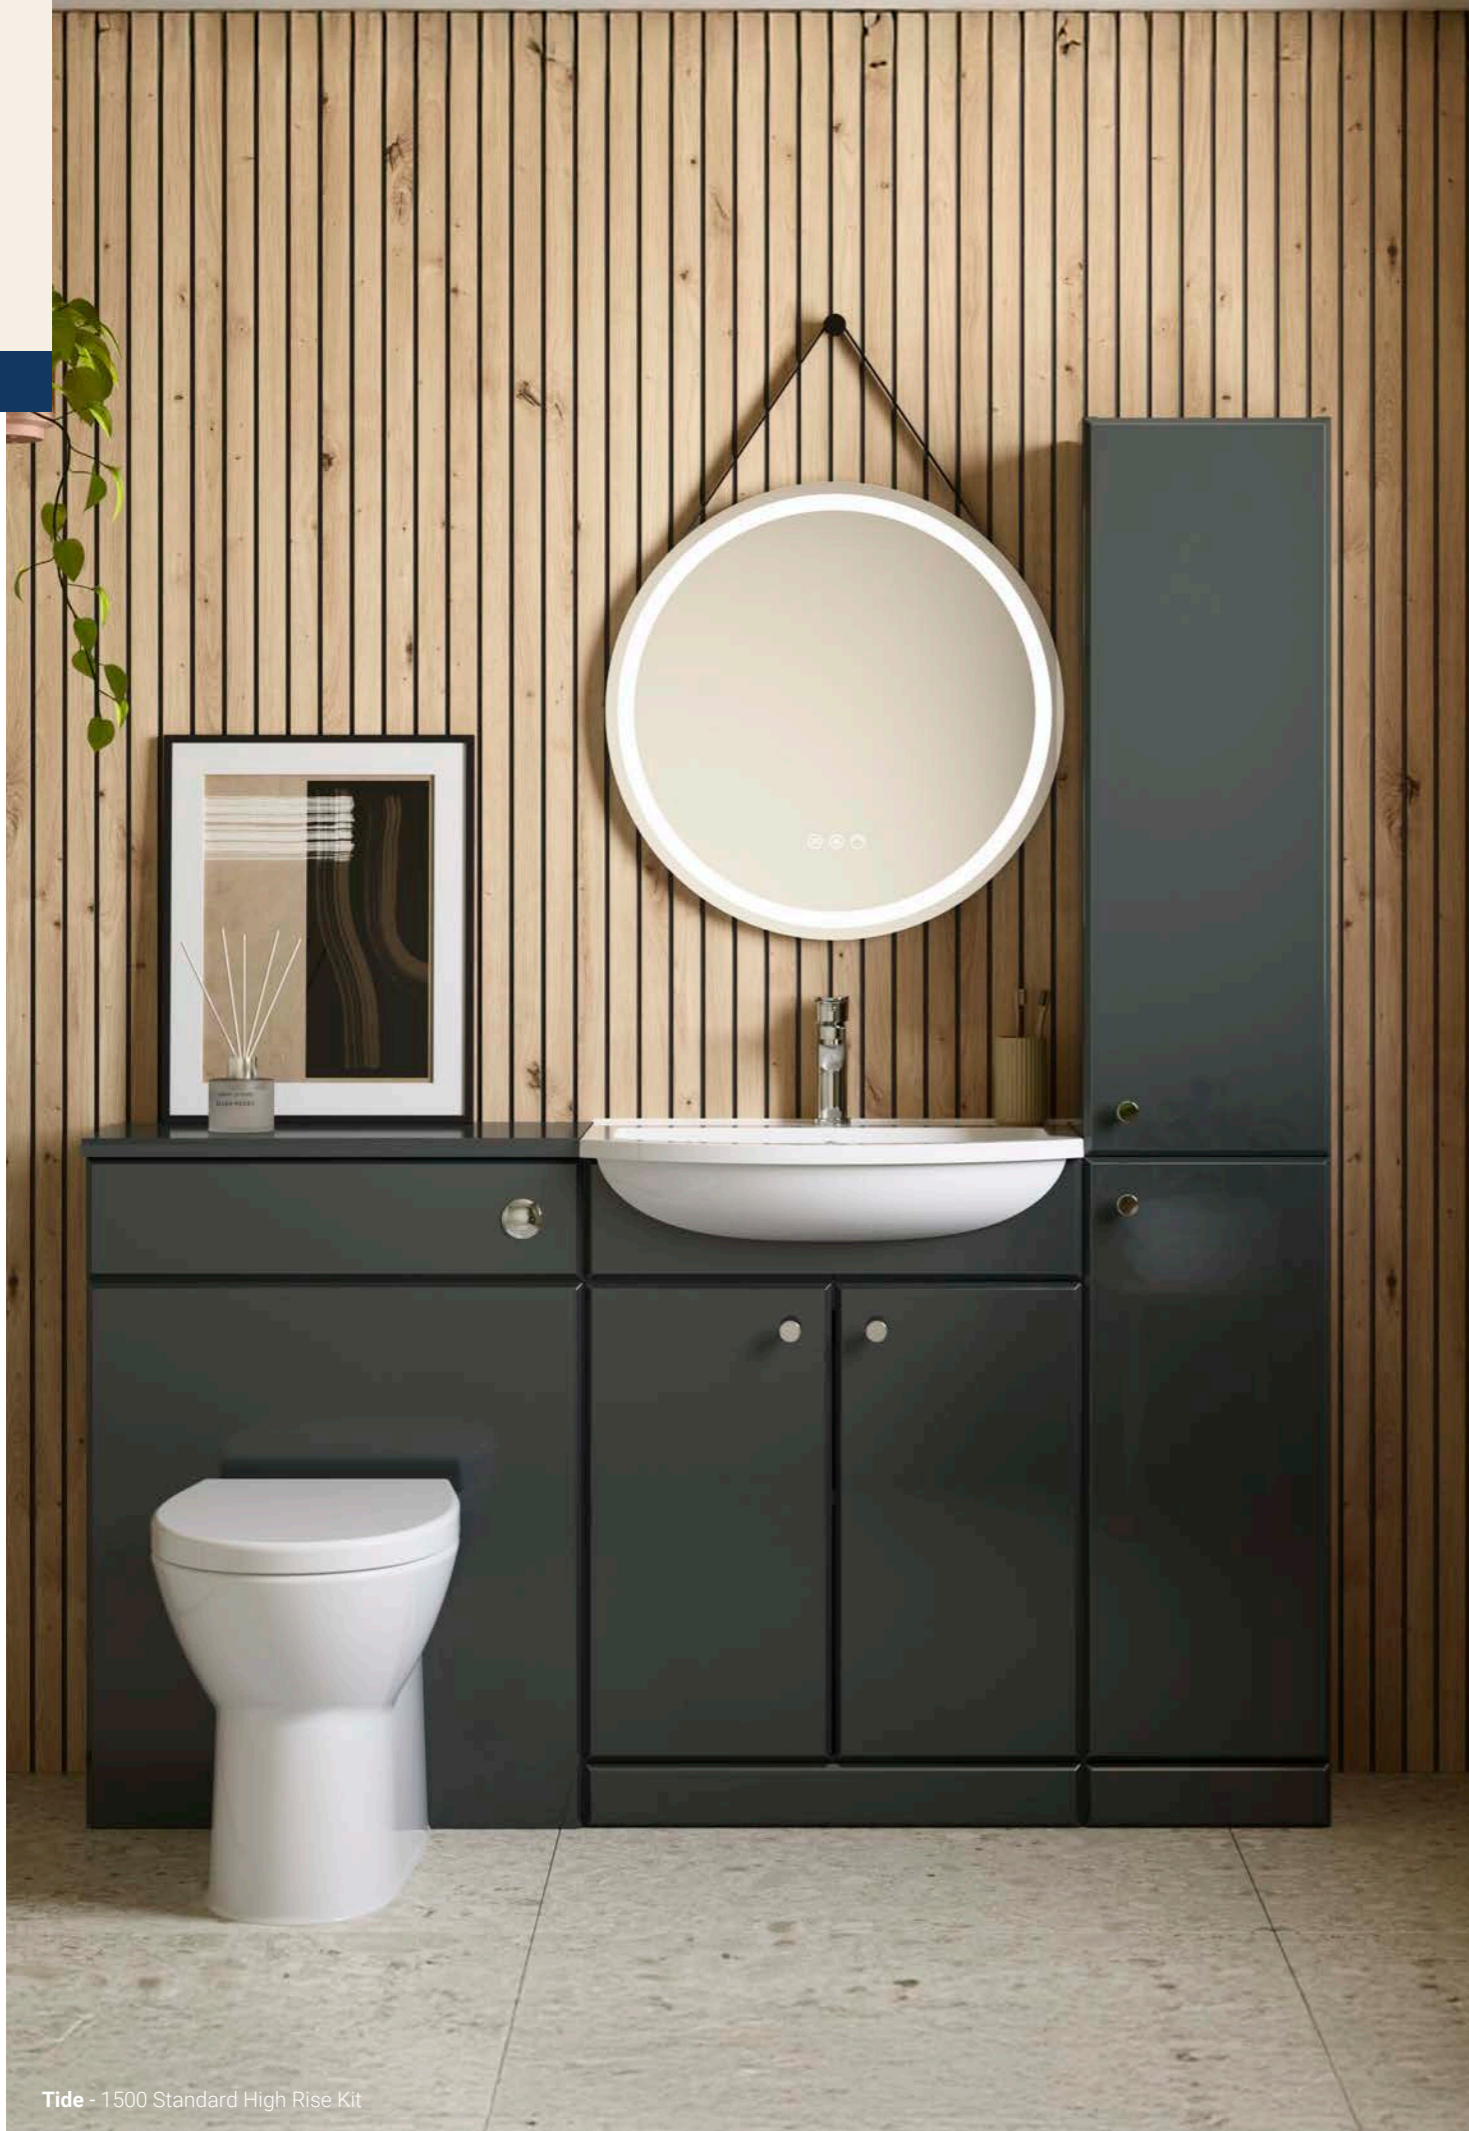

Tide - 1500 Standard High Rise Kit

Tide - Carbon

Fitted Furniture Kits

Glacier

Lunar

Carbon

	Code	Price
Carbon	A23589	£691.14

	Code	Price
Carbon	A23583	£742.07