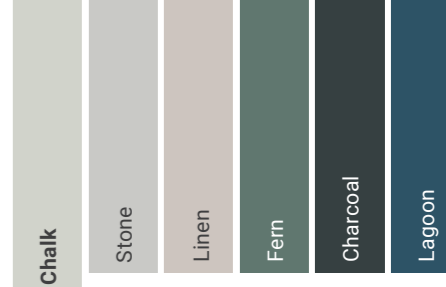

Dune - Chalk

Fitted Furniture Kits

600 Vanity Kit
567w x 454d x 849h

	Code	Price
Chalk	A23777	£961.97