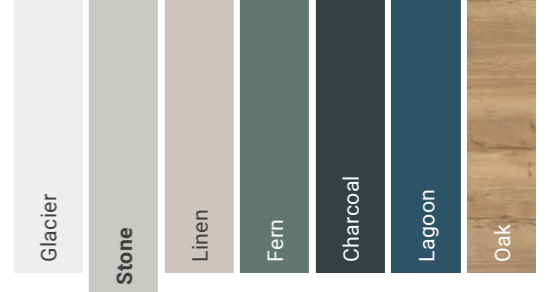

Ford - Stone

Fitted Furniture Kits

	Code	Price
Stone	A23765	£961.97

	Code	Price
Stone	A23602	£2,061.52
Stone*	A44782	£1,550.20

	Left Basin Code	Right Basin Code	Price
Stone	A23609	A23610	£2,048.53
Stone*	A44789	A44790	£1,537.22

	Left Basin Code	Right Basin Code	Price
Stone	A23603	A23604	£2,064.78
Stone*	A44783	A44784	£1,553.46

	Left Basin Code	Right Basin Code	Price
Stone	A23607	A23608	£2,497.02
Stone*	A44787	A44788	£1,985.70

	Left Basin Code	Right Basin Code	Price
Stone	A23605	A23606	£3,129.65
Stone*	A44785	A44786	£2,618.34

* Price not including WC, Cistern and flush button.

Ready-to-fit hardware.

The Twyla Ford collection includes our stylish Pebble Chrome knob handles, basin overflow ring, and flush button.

The doors come undrilled, giving you the flexibility to choose your own handles. For more handle options, check out our handle collections on [page 62](#).

Prices inc. VAT. Size is for furniture and basin only. Tap not included.