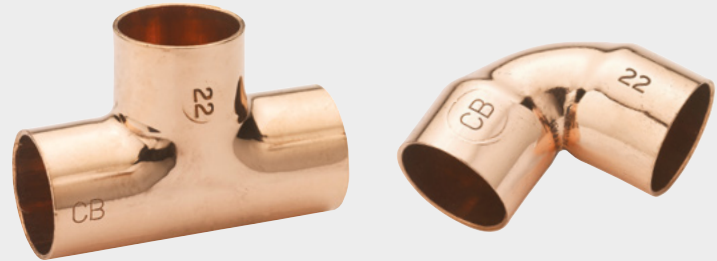

End feed fittings

The End Feed general range is designed for end-feeding with soft solder or hard solder (brazing alloy). Available in various sizes and ideal for use in hot and cold potable water services.

- Manufactured to **BS/EN/1254 part 1**
- End feed potable performance when correctly assembled with copper tube to BS/EN/1057

Size	Service temperature			
	Min -40°C	30°C	65°C	Max 110°C
6-54mm	16 bar	16 bar	10 bar	6 bar

CB straight coupling

Code	Size	a	Za
544831	8mm	20	1
544832	10mm	17	1
544833	15mm	23	1
544834	22mm	32	1
544835	28mm	38	1
544836	35mm	48	2
544837	42mm	56	2
544838	54mm	65	2

CB IM adaptor coupling

Code	Size	a	Za
544887	15 x 1/2"	23	1
544888	22 x 3/4"	35	2
544889	28 x 1"	42	1

CB straight tap connector

Code	Size	a	Za	s
544873	15 x 1/2"	37	24	24
544864	15 x 3/4"	38	24	30
544874	22 x 3/4"	48	29	30

CB bent tap connector

Code	Size	a	c	Za	Zb	s
544863	15 x 1/2"	38	28	33	8	24

CB bent union adaptor