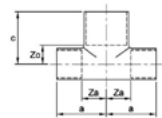

CB tee, both ends reduced

Code	Size	a	c	Za	Zc
544854	15x15x22mm	33	30	22	16