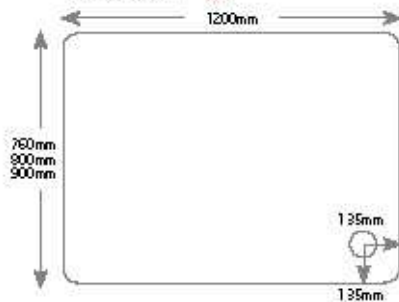

JT40 FUSION

- 760 x 760mm (3)
- 800 x 800mm (3)
- 900 x 900mm (3)
- 1000 x 1000mm (4)

- 900 x 760mm (3)
- 900 x 800mm (3)
- 1000 x 760mm (3)
- 1000 x 800mm (3)
- 1000 x 900mm (3)

- 1100 x 760mm (3)
- 1100 x 800mm (3)
- 1100 x 900mm (3)

- 1200 x 760mm (3)
- 1200 x 800mm (3)
- 1200 x 900mm (3)

- 1400 x 800mm (4)

- 1400 x 900mm (4)
- 1500 x 760mm (4)
- 1500 x 800mm (4)
- 1600 x 800mm (4)
- 1700 x 700mm (4)
- 1700 x 760mm (4)
- 1700 x 800mm (4)

QUADRANT

- 800mm (1)
- 900mm (1)
- 1000mm (1)

OFF SET QUADRANT

- 900 x 760mm (2)
- 1000 x 800mm (2)

- 1200 x 800mm (2)
- 1200 x 900mm (2)

We recommend these trays are installed with a JT40® 90mm waste. Shoulder width on all trays is 52mm. Internal depth is 10/25mm.