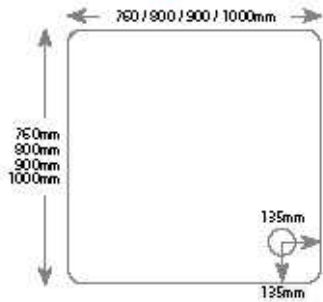

JT40 FUSION

- 760 x 760mm (3)
- 800 x 800mm (3)
- 900 x 900mm (3)
- 1000 x 1000mm (4)

- 900 x 760mm (3)
- 900 x 800mm (3)
- 1000 x 760mm (3)
- 1000 x 800mm (3)
- 1000 x 900mm (3)

- 1100 x 760mm (3)
- 1100 x 800mm (3)
- 1100 x 900mm (3)

- 1200 x 760mm (3)
- 1200 x 800mm (3)
- 1200 x 900mm (3)

- 1400 x 800mm (4)

- 1400 x 900mm (4)
- 1500 x 760mm (4)
- 1500 x 800mm (4)
- 1600 x 800mm (4)
- 1700 x 700mm (4)
- 1700 x 760mm (4)
- 1700 x 800mm (4)

QUADRANT

- 800mm (1)
- 900mm (1)
- 1000mm (1)

OFF SET QUADRANT

- 900 x 760mm (2)
- 1000 x 800mm (2)

- 1200 x 800mm (2)
- 1200 x 900mm (2)

We recommend these trays are installed with a JT40® 90mm waste. Shoulder width on all trays is 52mm. Internal depth is 10/25mm.