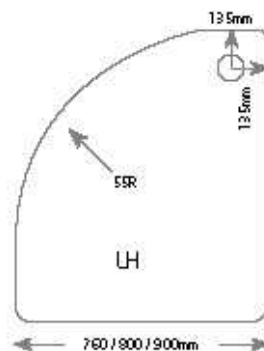

- 1200 x 760mm (3)
- 1200 x 800mm (3)
- 1200 x 900mm (3)

- 1400 x 800mm (4)

- 1400 x 900mm (4)
- 1500 x 760mm (4)
- 1500 x 800mm (4)
- 1600 x 800mm (4)
- 1700 x 700mm (4)
- 1700 x 760mm (4)
- 1700 x 800mm (4)

QUADRANT

- 800mm (1)
- 900mm (1)
- 1000mm (1)

OFF SET QUADRANT

- 900 x 760mm (2)
- 1000 x 800mm (2)

- 1200 x 800mm (2)
- 1200 x 900mm (2)

We recommend these trays are installed with a JT40® 90mm waste. Shoulder width on all trays is 52mm. Internal depth is 10/25mm.