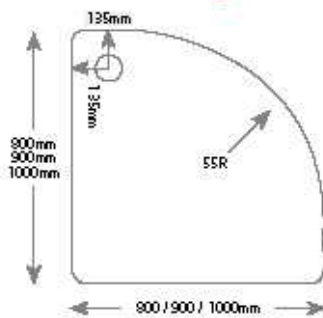

JT40 FUSION

- 760 x 760mm (3)
- 800 x 800mm (3)
- 900 x 900mm (3)
- 1000 x 1000mm (4)

- 900 x 760mm (3)
- 900 x 800mm (3)
- 1000 x 760mm (3)
- 1000 x 800mm (3)
- 1000 x 900mm (3)

- 1100 x 760mm (3)
- 1100 x 800mm (3)
- 1100 x 900mm (3)

- 1200 x 760mm (3)
- 1200 x 800mm (3)
- 1200 x 900mm (3)

- 1400 x 800mm (4)

- 1400 x 900mm (4)
- 1500 x 760mm (4)
- 1500 x 800mm (4)
- 1600 x 800mm (4)
- 1700 x 700mm (4)
- 1700 x 760mm (4)
- 1700 x 800mm (4)

QUADRANT

- 800mm (1)
- 900mm (1)
- 1000mm (1)

OFF SET QUADRANT

- 900 x 760mm (2)
- 1000 x 800mm (2)

- 1200 x 800mm (2)
- 1200 x 900mm (2)

We recommend these trays are installed with a JT40® 90mm waste. Shoulder width on all trays is 52mm. Internal depth is 10/25mm.