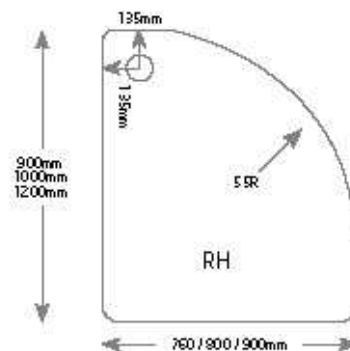

JT40 FUSION

- 760 x 760mm (3)
- 800 x 800mm (3)
- 900 x 900mm (3)
- 1000 x 1000mm (4)

- 900 x 760mm (3)
- 900 x 800mm (3)
- 1000 x 760mm (3)
- 1000 x 800mm (3)
- 1000 x 900mm (3)

- 1100 x 760mm (3)
- 1100 x 800mm (3)
- 1100 x 900mm (3)

- 1200 x 760mm (3)
- 1200 x 800mm (3)
- 1200 x 900mm (3)

- 1400 x 800mm (4)

- 1400 x 900mm (4)
- 1500 x 760mm (4)
- 1500 x 800mm (4)
- 1600 x 800mm (4)
- 1700 x 700mm (4)
- 1700 x 760mm (4)
- 1700 x 800mm (4)

QUADRANT

- 800mm (1)
- 900mm (1)
- 1000mm (1)

OFF SET QUADRANT

- 900 x 760mm (2)
- 1000 x 800mm (2)

- 1200 x 800mm (2)
- 1200 x 900mm (2)

We recommend these trays are installed with a JT40® 90mm waste. Shoulder width on all trays is 52mm. Internal depth is 10/25mm.