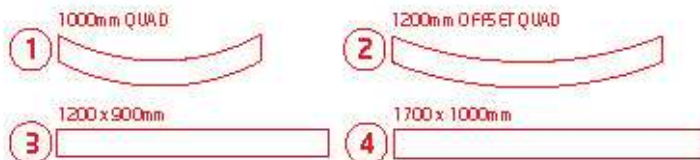

JT MERLIN® RISER KITS ARE AVAILABLE FOR ALL TRAYS

INCLUDES ALL LEGS AND FIXINGS

JT40® WASTE 90MM

See page 23 for full specifications