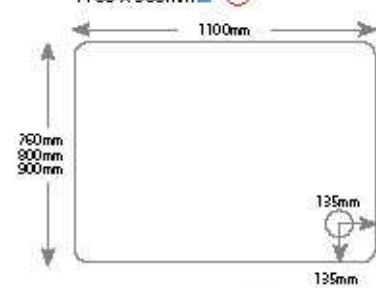

JT40 FUSION

- 760 x 760mm (3)
- 800 x 800mm (3)
- 900 x 900mm (3)
- 1000 x 1000mm (4)

- 900 x 760mm (3)
- 900 x 800mm (3)
- 1000 x 760mm (3)
- 1000 x 800mm (3)
- 1000 x 900mm (3)

- 1100 x 760mm (3)
- 1100 x 800mm (3)
- 1100 x 900mm (3)

- 1200 x 760mm (3)
- 1200 x 800mm (3)
- 1200 x 900mm (3)

- 1400 x 800mm (4)

- 1400 x 900mm (4)
- 1500 x 760mm (4)
- 1500 x 800mm (4)
- 1600 x 800mm (4)
- 1700 x 700mm (4)
- 1700 x 760mm (4)
- 1700 x 800mm (4)

QUADRANT

- 800mm (1)
- 900mm (1)
- 1000mm (1)

OFF SET QUADRANT

- 900 x 760mm (2)
- 1000 x 800mm (2)

- 1200 x 800mm (2)
- 1200 x 900mm (2)

We recommend these trays are installed with a JT40® 90mm waste. Shoulder width on all trays is 52mm. Internal depth is 10/25mm.