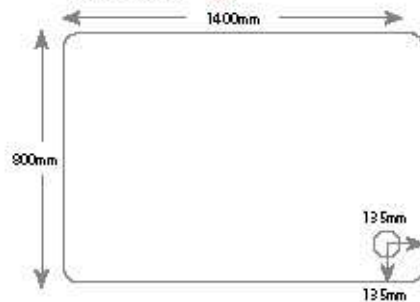

JT40 FUSION

- 760 x 760mm (3)
- 800 x 800mm (3)
- 900 x 900mm (3)
- 1000 x 1000mm (4)

- 900 x 760mm (3)
- 900 x 800mm (3)
- 1000 x 760mm (3)
- 1000 x 800mm (3)
- 1000 x 900mm (3)

- 1100 x 760mm (3)
- 1100 x 800mm (3)
- 1100 x 900mm (3)

- 1200 x 760mm (3)
- 1200 x 800mm (3)
- 1200 x 900mm (3)

- 1400 x 800mm (4)

- 1400 x 900mm (4)
- 1500 x 760mm (4)
- 1500 x 800mm (4)
- 1600 x 800mm (4)
- 1700 x 700mm (4)
- 1700 x 760mm (4)
- 1700 x 800mm (4)

QUADRANT

- 800mm (1)
- 900mm (1)
- 1000mm (1)

OFF SET QUADRANT

- 900 x 760mm (2)
- 1000 x 800mm (2)

- 1200 x 800mm (2)
- 1200 x 900mm (2)

We recommend these trays are installed with a JT40® 90mm waste. Shoulder width on all trays is 52mm. Internal depth is 10/25mm.