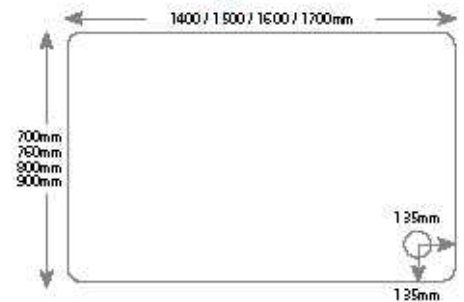

JT40 FUSION

- 760 x 760mm (3)
- 800 x 800mm (3)
- 900 x 900mm (3)
- 1000 x 1000mm (4)

- 900 x 760mm (3)
- 900 x 800mm (3)
- 1000 x 760mm (3)
- 1000 x 800mm (3)
- 1000 x 900mm (3)

- 1100 x 760mm (3)
- 1100 x 800mm (3)
- 1100 x 900mm (3)

- 1200 x 760mm (3)
- 1200 x 800mm (3)
- 1200 x 900mm (3)

- 1400 x 800mm (4)

- 1400 x 900mm (4)
- 1500 x 760mm (4)
- 1500 x 800mm (4)
- 1600 x 800mm (4)
- 1700 x 700mm (4)
- 1700 x 760mm (4)
- 1700 x 800mm (4)

QUADRANT

- 800mm (1)
- 900mm (1)
- 1000mm (1)

OFF SET QUADRANT

- 900 x 760mm (2)
- 1000 x 800mm (2)

- 1200 x 800mm (2)
- 1200 x 900mm (2)

We recommend these trays are installed with a JT40® 90mm waste. Shoulder width on all trays is 52mm. Internal depth is 10/25mm.