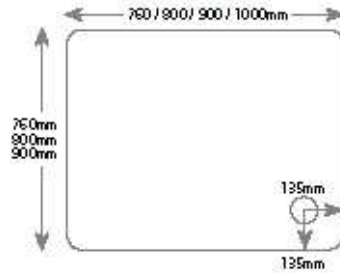

JT40 FUSION

- 760 x 760mm (3)
- 800 x 800mm (3)
- 900 x 900mm (3)
- 1000 x 1000mm (4)

- 900 x 760mm (3)
- 900 x 800mm (3)
- 1000 x 760mm (3)
- 1000 x 800mm (3)
- 1000 x 900mm (3)

- 1100 x 760mm (3)
- 1100 x 800mm (3)
- 1100 x 900mm (3)

- 1200 x 760mm (3)
- 1200 x 800mm (3)
- 1200 x 900mm (3)

- 1400 x 800mm (4)

- 1400 x 900mm (4)
- 1500 x 760mm (4)
- 1500 x 800mm (4)
- 1600 x 800mm (4)
- 1700 x 700mm (4)
- 1700 x 760mm (4)
- 1700 x 800mm (4)

QUADRANT

- 800mm (1)
- 900mm (1)
- 1000mm (1)

OFF SET QUADRANT

- 900 x 760mm (2)
- 1000 x 800mm (2)

- 1200 x 800mm (2)
- 1200 x 900mm (2)

We recommend these trays are installed with a JT40® 90mm waste. Shoulder width on all trays is 52mm. Internal depth is 10/25mm.