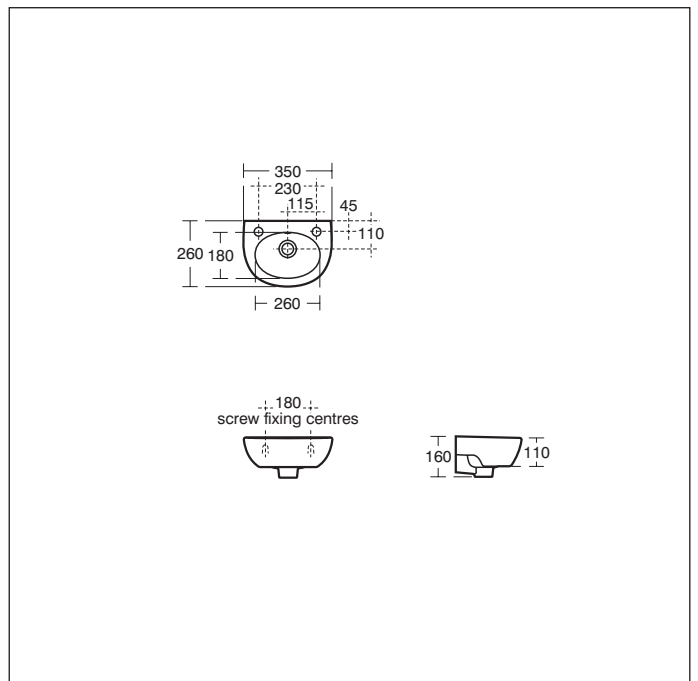

Product Specification

Product Code: Available as part of a pack only
- see pack specification sheet

Colour/Finish: Available in White

Product Type: Contemporary

Material: Vitreous China

Standards: Vitreous China to BS3402.
Washbasin to BS 14688
& BS EN 31