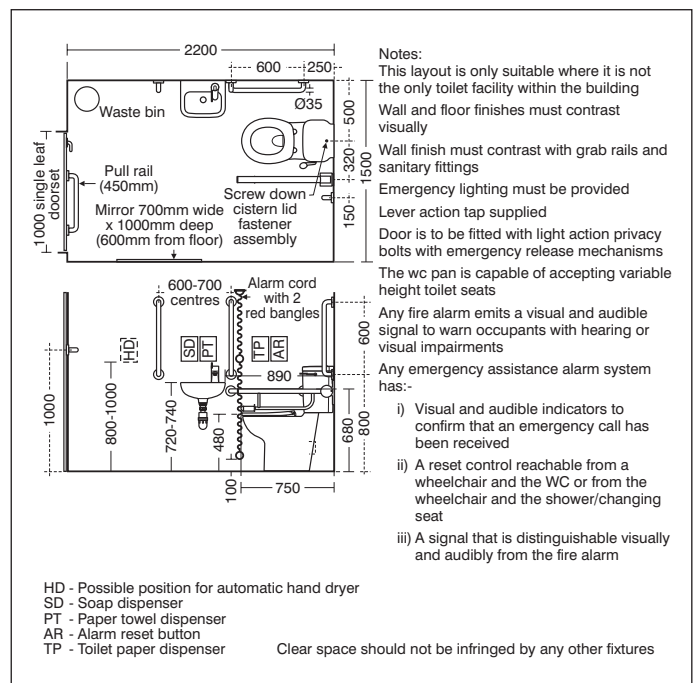

TECHNICAL DATA SHEET

SARACEN

CLOSE COUPLED DOC M PACK WITH RAILS AND SEAT INCLUDING THERMOSTAT

Product Specification

Product Code:	S7072AC (White); S7072LI (Blue)
Colour/Finish:	Available in White; Blue
Product Type:	Close coupled Doc M pack
Material:	Vitreous China
Standards:	Vitreous China to BS3402
Special Notes:	Supplied with layout drawing, detailing the fixing positions necessary for Doc M compliance.

Additional Information

- 1 | 35cm handrinse basin with two tap holes, no overflow
- 1 | 1¼ basin strainer waste
- 2 | Hangers concealed
- 1 | Chrome tap hole stopper
- 1 | Close coupled raised height WC pan
- 1 | Close coupled cistern 6 litre single flush including spatula cistern lever
- 1 | Toilet seat only with metal hinges
- 1 | 45cm grab rail straight
- 4 | 60cm grab rail straight
- 1 | 80.5cm hinged support grab rail

TECHNICAL DATA SHEET

SARACEN

35CM HANDRINSE BASIN WITH TWO
TAP HOLES, NO OVERFLOW

Product Specification

Product Code: Available as part of a pack only
- see pack specification sheet

Colour/Finish: Available in White