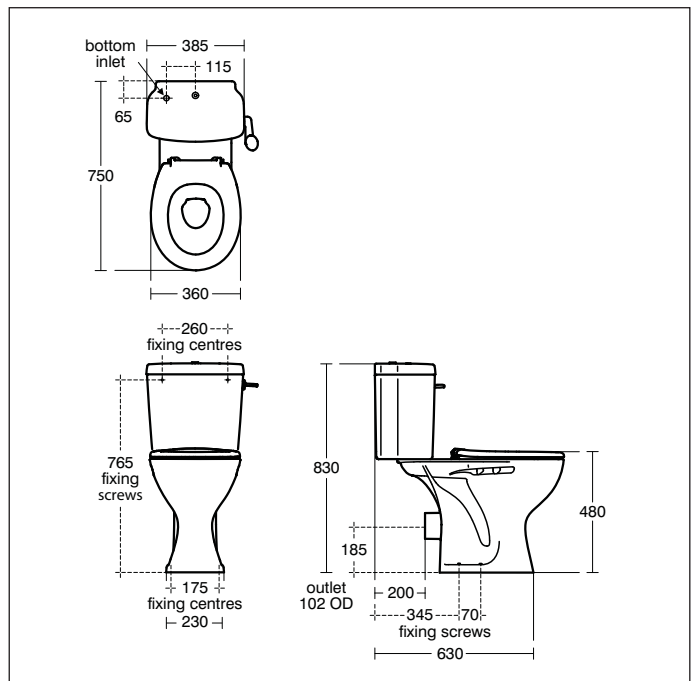

TECHNICAL DATA SHEET

SARACEN

CLOSE COUPLED DOC M PACK WITH RAILS AND SEAT INCLUDING THERMOSTAT

Product Specification

Product Code:	S7072AC (White); S7072LI (Blue)
Colour/Finish:	Available in White; Blue
Product Type:	Close coupled Doc M pack
Material:	Vitreous China
Standards:	Vitreous China to BS3402
Special Notes:	Supplied with layout drawing, detailing the fixing positions necessary for Doc M compliance.

Additional Information

- 1 | 35cm handrinse basin with two tap holes, no overflow
- 1 | 1¼ basin strainer waste
- 2 | Hangers concealed
- 1 | Chrome tap hole stopper
- 1 | Close coupled raised height WC pan
- 1 | Close coupled cistern 6 litre single flush including spatula cistern lever
- 1 | Toilet seat only with metal hinges
- 1 | 45cm grab rail straight
- 4 | 60cm grab rail straight
- 1 | 80.5cm hinged support grab rail

TECHNICAL DATA SHEET

SARACEN

35CM HANDRINSE BASIN WITH TWO
TAP HOLES, NO OVERFLOW

Product Specification

Product Code: Available as part of a pack only
- see pack specification sheet

Colour/Finish: Available in White

TECHNICAL DATA SHEET

SARACEN

RAISED HEIGHT CLOSE COUPLED PAN AND CISTERN

Product Specification

Product Code:	Available as part of a pack only - see pack specification sheet
Colour/Finish:	Available in White Seat available in White; Blue
Product Type:	Contemporary
Material:	Vitreous China
Standards:	Vitreous China to BS3402. WC pan to BS EN 997 & BS EN 31