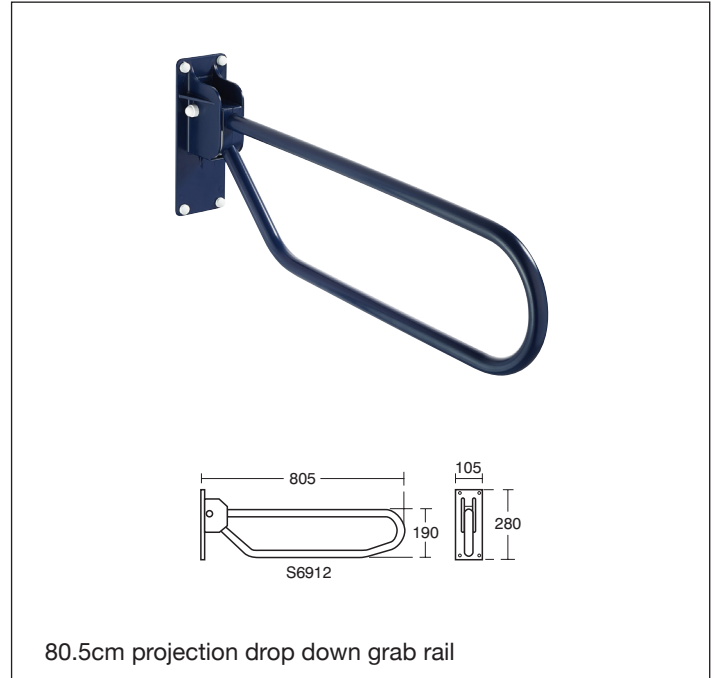

TECHNICAL DATA SHEET

SARACEN GRAB RAILS

Product Specification

Product Code: Available as part of a pack only
- see pack specification sheet

Colour/Finish: Available in White; Blue

Product Type: Contemporary